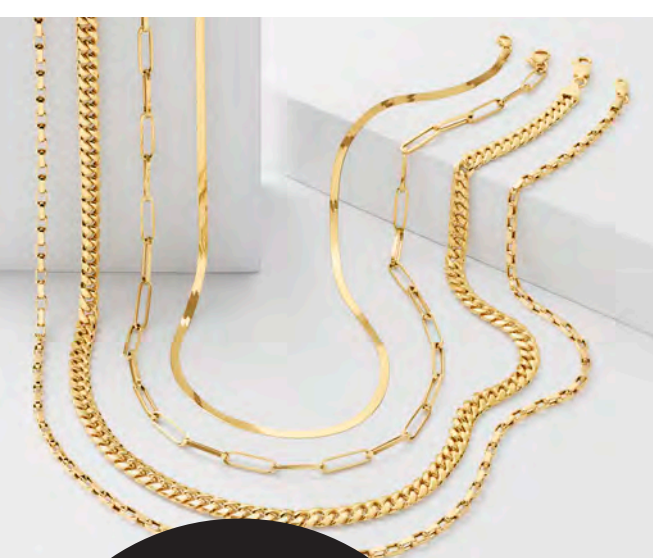

save up to 75% **\$120.71-\$278.56***
1/10 to 1/2 ct. t.w. diamond in 10k white gold or 14k gold over silver sale \$185.70-\$428.56 reg. \$312.48-\$1041.65

save up to 80% **\$1207.13* ea.**
2 ct. t.w. mined or lab-grown diamonds in 10k gold sale \$1857.13 ea. reg. \$3999.99-\$6249.98

ModernBride® AT JCPENNEY

add shine to your style

bonus buy | save 73% **\$557.13* pr.**
1 ct. t.w. lab-grown diamonds in 10k gold sale \$857.13 pr. reg. \$2083.32 pr.

up to **60% OFF**
+ Extra 35% Off* with JCPenney Credit Card & coupon All gold & fine silver jewelry

\$16.24-\$4874.99*
sale \$24.99-\$7499.99 reg. \$62.48-\$18749.97 16", 18", 20", 22", 24"

up to **65% OFF**
+ Extra 35% Off* with JCPenney Credit Card & coupon Fashion silver & fashion jewelry select styles