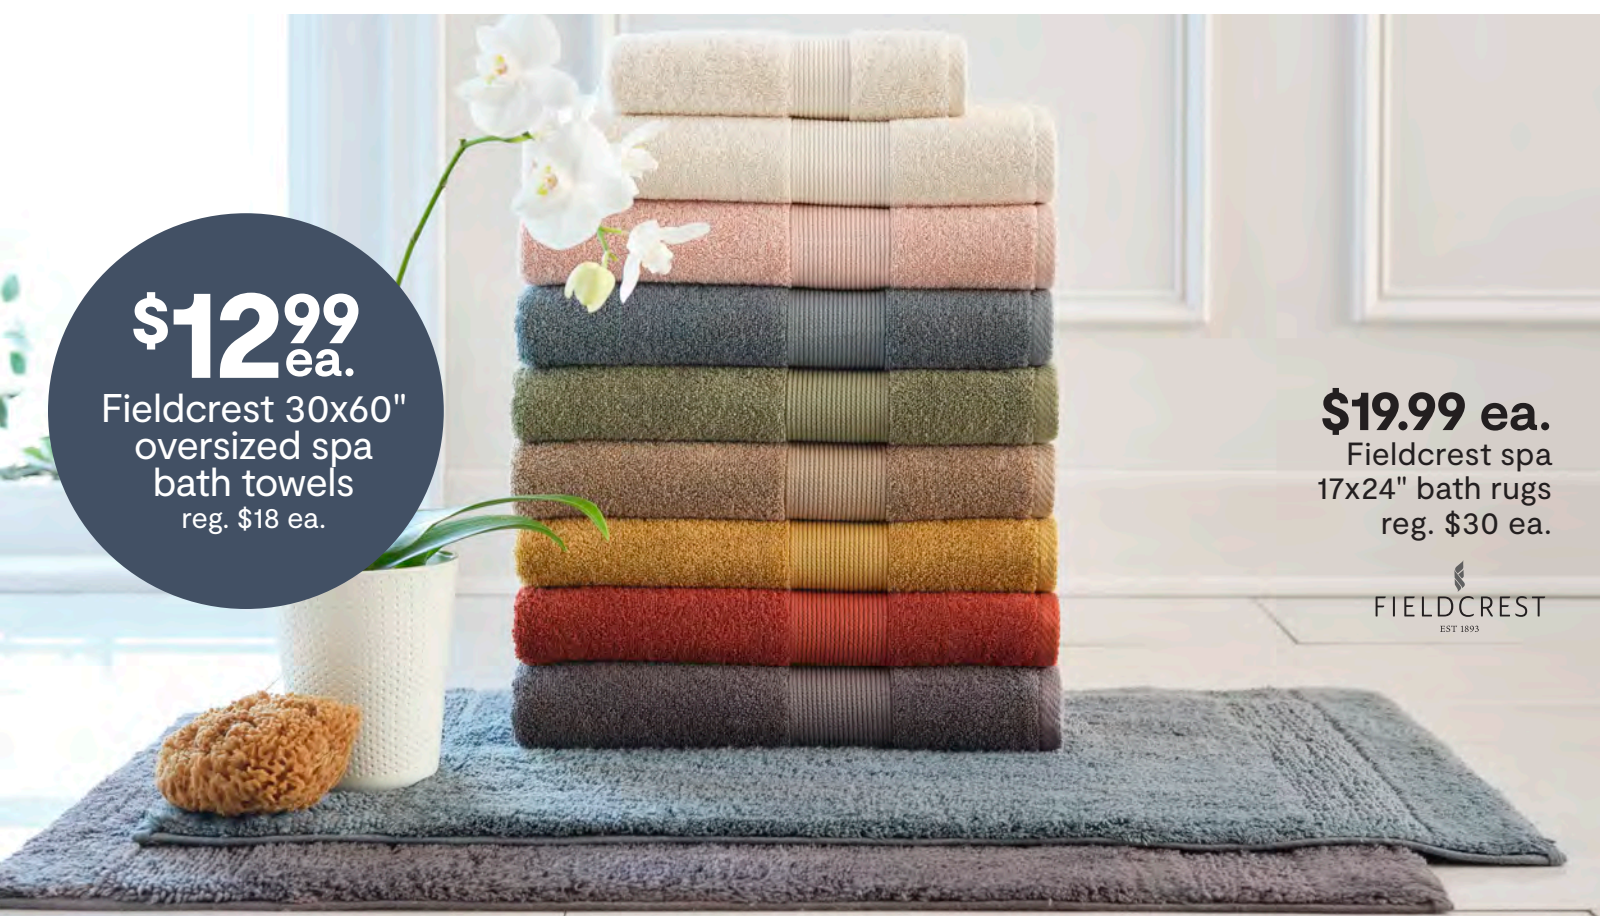

easy upgrades

$12.99 ea.

Fieldcrest 30x60" oversized spa bath towels reg. $18 ea.

$19.99 ea.

Fieldcrest spa 17x24" bath rugs reg. $30 ea.

FIELDCREST
EST. 1893