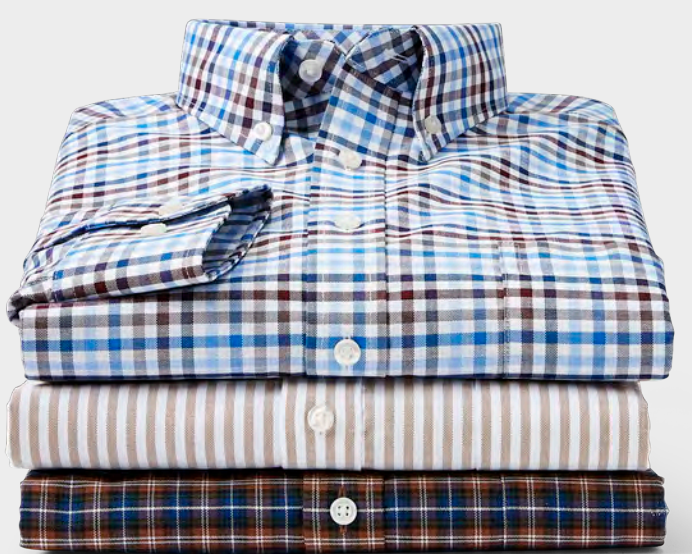

pair 'em right

\$49⁹⁹ ea.

Men's Dockers® Signature khaki lux cotton stretch pants select styles | reg. \$62 ea.

30% Off

Men's dress shirts select styles reg. \$50-\$70

Basics & Beyond

Stock up on the essentials